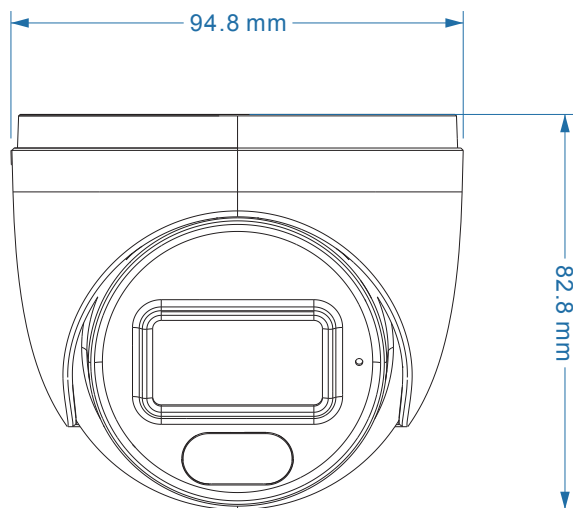

Appearance

Optional Accesories

Mount Bracket

PM-YH0103-W
Junction box

PM-YH0104-W
Junction box

PM-YH0301-W
Junction box

Disclaimer:

Panasonic accepts no responsibility or liability for the performance of the network, nor for any third-party products used in conjunction with this system. Product dimensions and masses are approximate. Specifications are subject to change without notice.