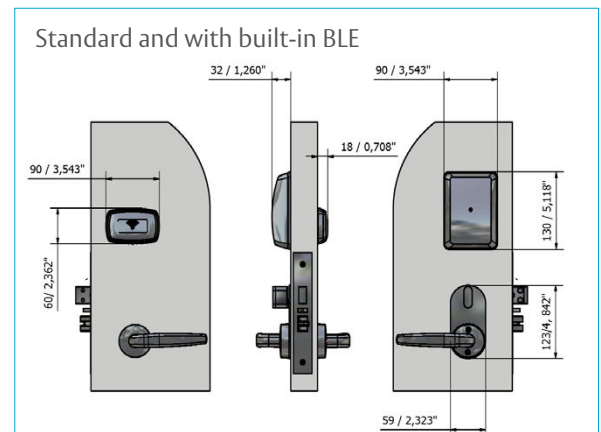

DIMENSIONS

ASSA ABLOY
Global Solutions

The global leader in
door opening solutions