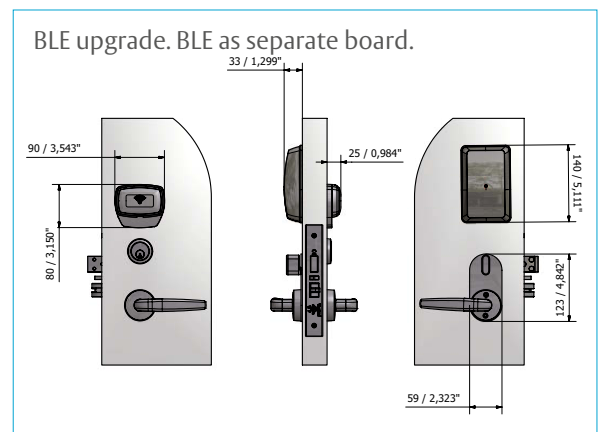

DIMENSIONS

ASSA ABLOY
Global Solutions

The global leader in
door opening solutions